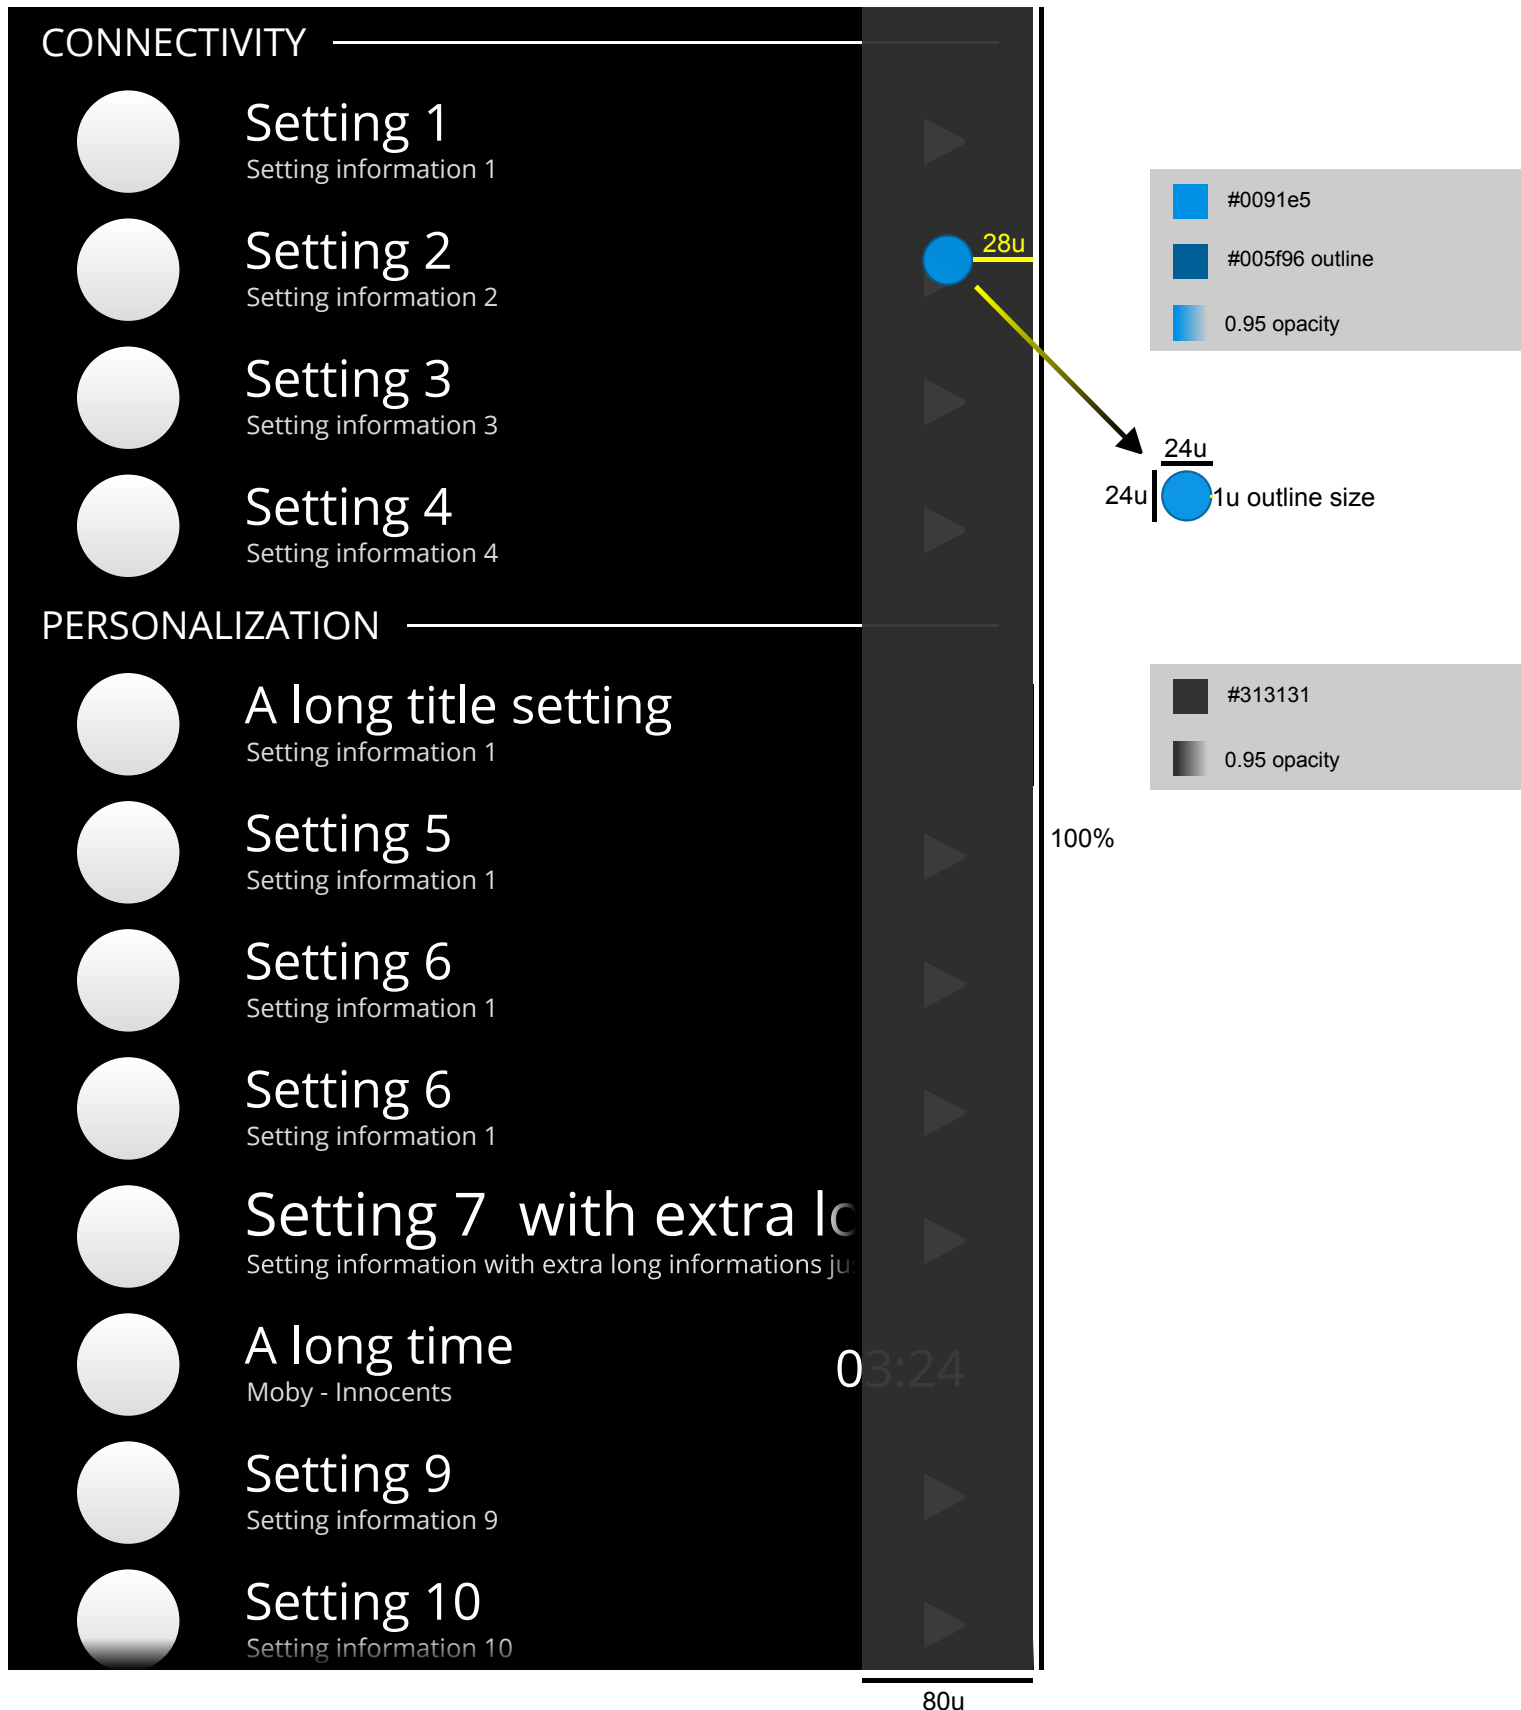

scroll indicator - basic

Basic scroll indicator should be faded in as soon as a list gets scrolled and faded out as soon as scrolling stops. As soon as the scroll bar gets touched, it gets extended to advanced scroll indicator.