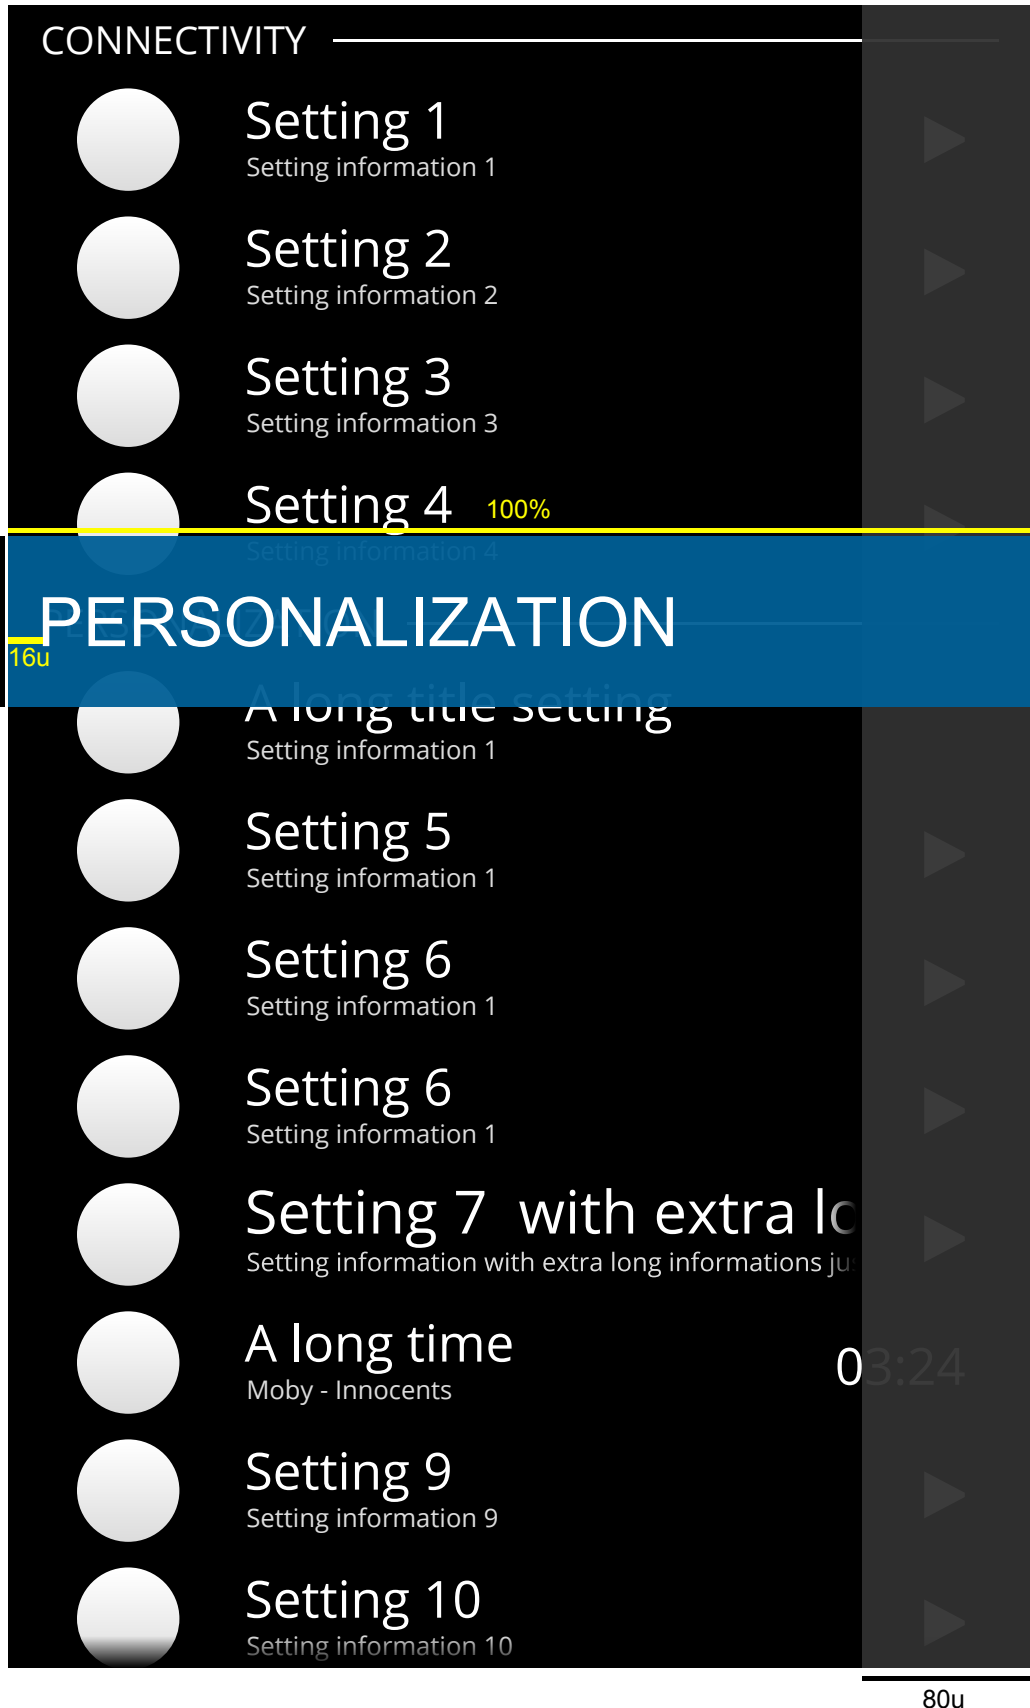

scroll indicator - advanced

As soon as advanced scroll indicator is activated, the list should jump to nearest list category and use it's text label. Advanced indicator is the positioned over the category. Moving finger up and down jumps between categories. For an example on behavior, have a look on how it works on Meego Harmattan. I can provide a video if needed.